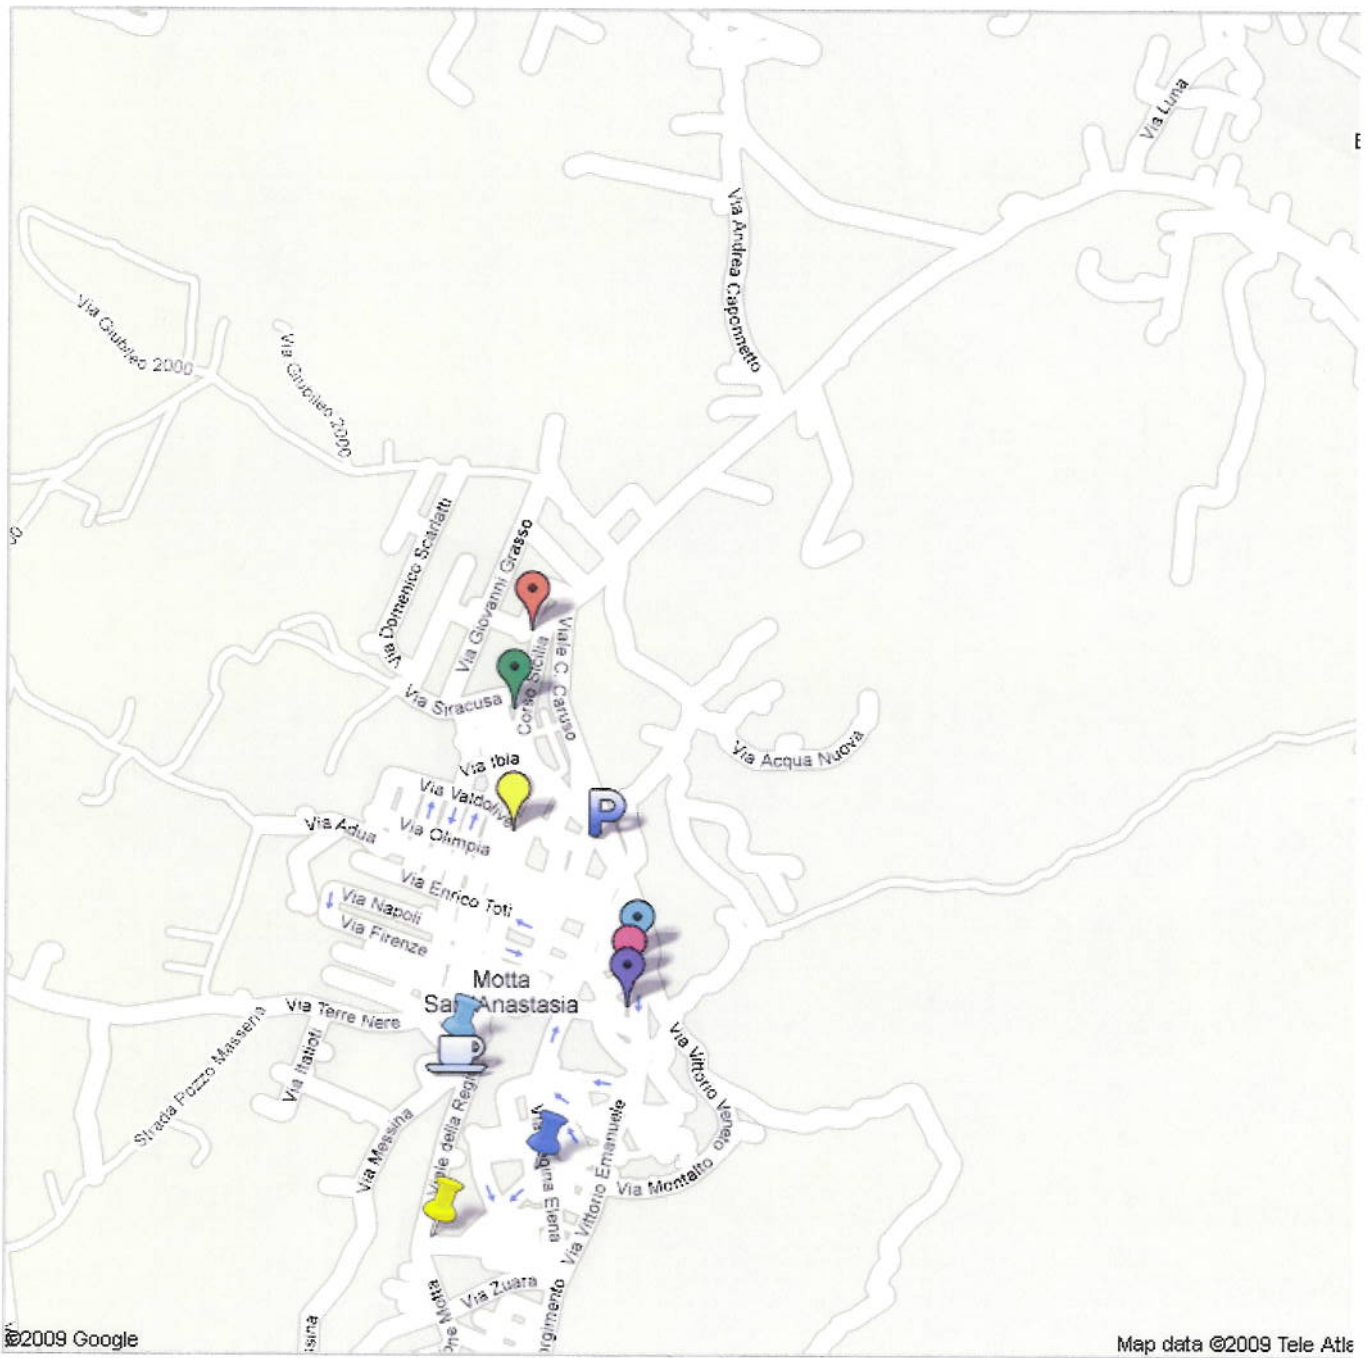

Get Google Maps on your phone
Text the word "GMAPS" to 466453

Recommended Eateries-Motta SA

This map is not intended to be all-inclusive. Rather it lists places that I know from experience, or word-of-mouth, to be good. Also, it needs to be printed in color to identify the different icons.

45 views - Public

Created on May 12 - Updated Jun 17

By Laurie

[Rate this map](#) - [Write a comment](#)

[Donna Fortunata (Pizza & more)](#)
Via Vittorio Emanuele, 110