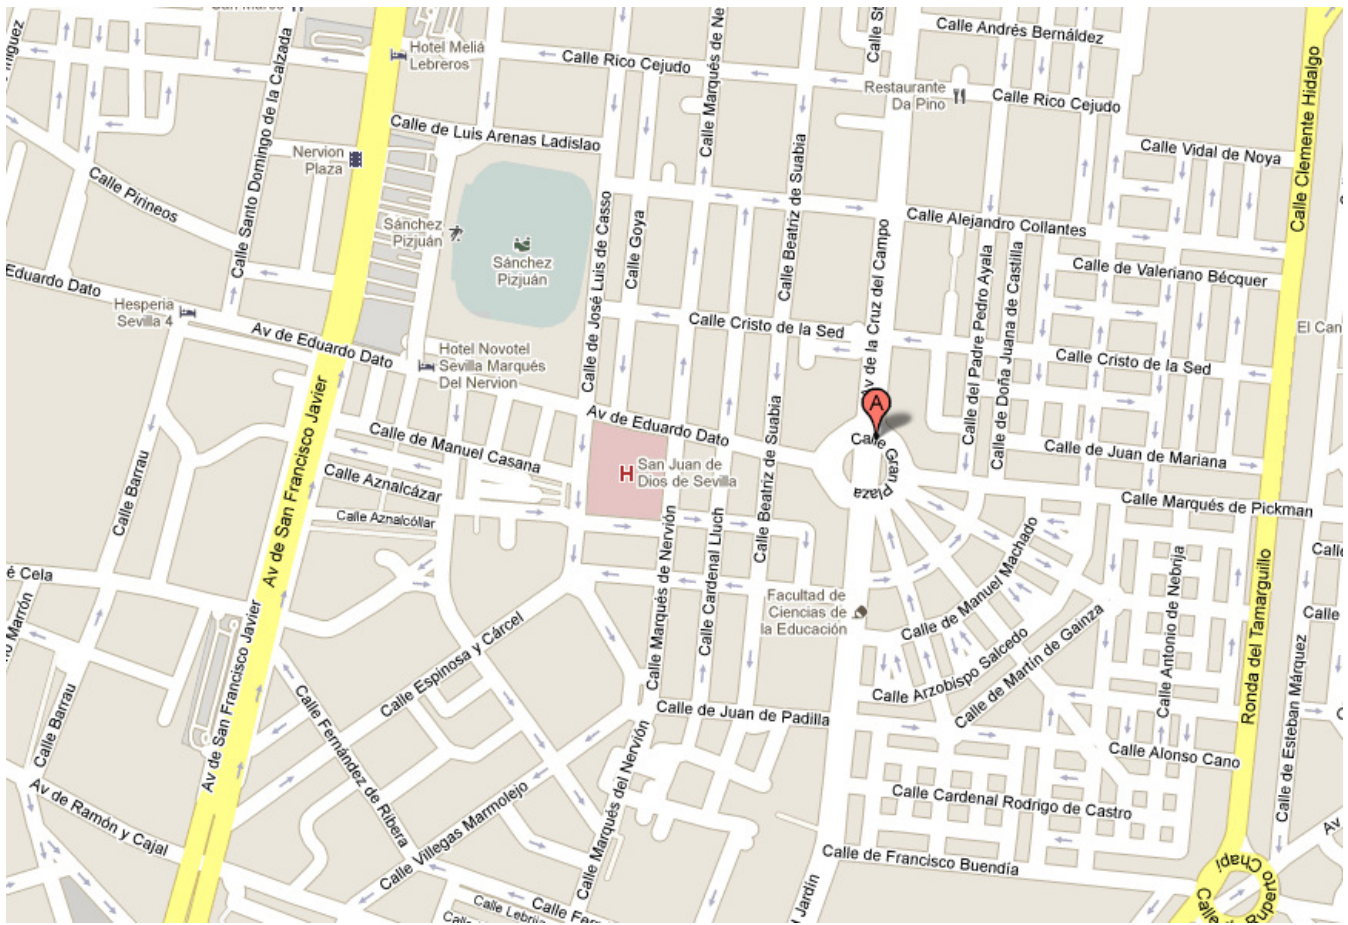

www.vbr-turkey-spain.com

WORKERS BUS SCHEDULE

7 DAYS A WEEK (As of June 2011)

DEPARTS FROM VEHICLE OPS Bldg. (Motor Pool - road behind Dining Hall)

SPACE AVAILABLE

From MORÓN AB to Sevilla/Morón Town	From SEVILLA to Morón AB	From Morón Town to Morón AB
0800	0300	0330
1200	0700 Big Bus	0730
1600	1100	1130
1700 by the Chapel Mon-Fri. <u>Big Bus</u>	1500	1530
2000	2300	2330
2400	Pick up point: Gran Plaza	