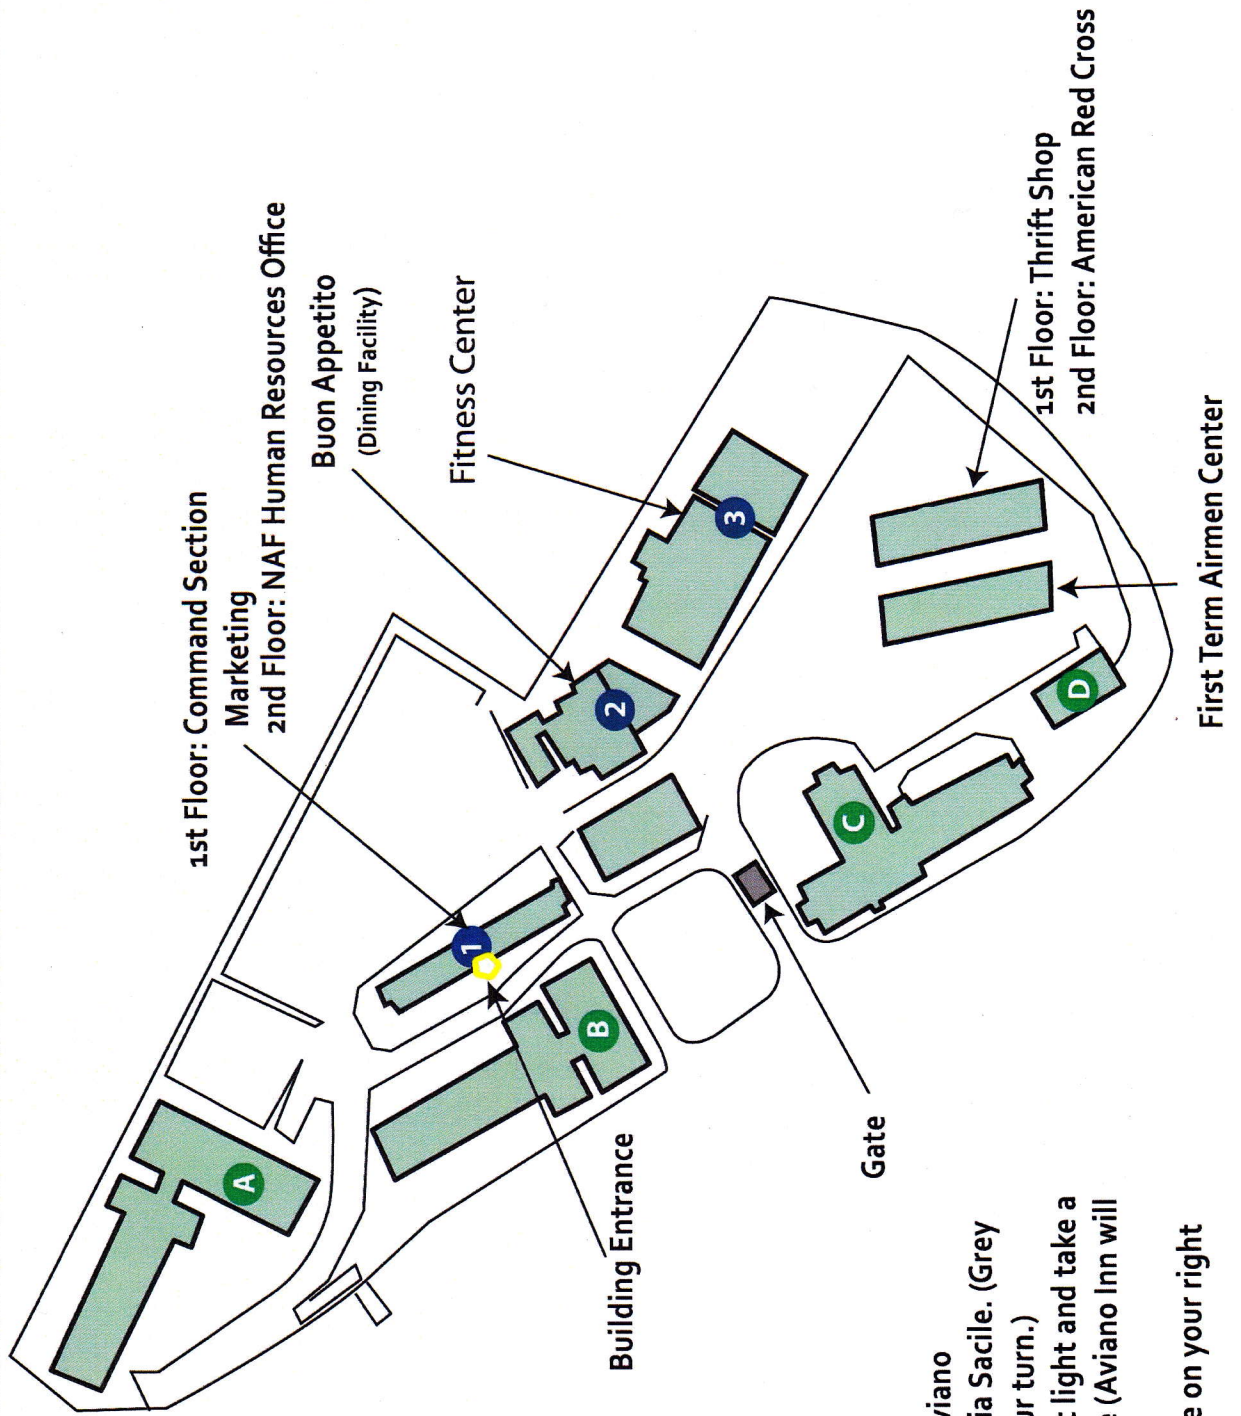

FACILITIES

- 1 Command Section
- 2 Buon Appetito
- 3 Fitness Center

OTHER FACILITIES

- A Dorm (Bldg. 254)
- B Dorm (Bldg. 258)
- C Dorm (Bldg. 219)
- D Fire House

Leaving from the Flightline Area

- Go on Via Pordenone towards Aviano
- At the first light, take a left at Via Sacile. (Grey mall will be on the right after your turn.)
- Go straight until you hit the first light and take a right at Via Pedemonte/Via Piave (Aviano Inn will be on your left at the light.)
- You will see Area 2 gate entrance on your right less than 1/4 of a mile.