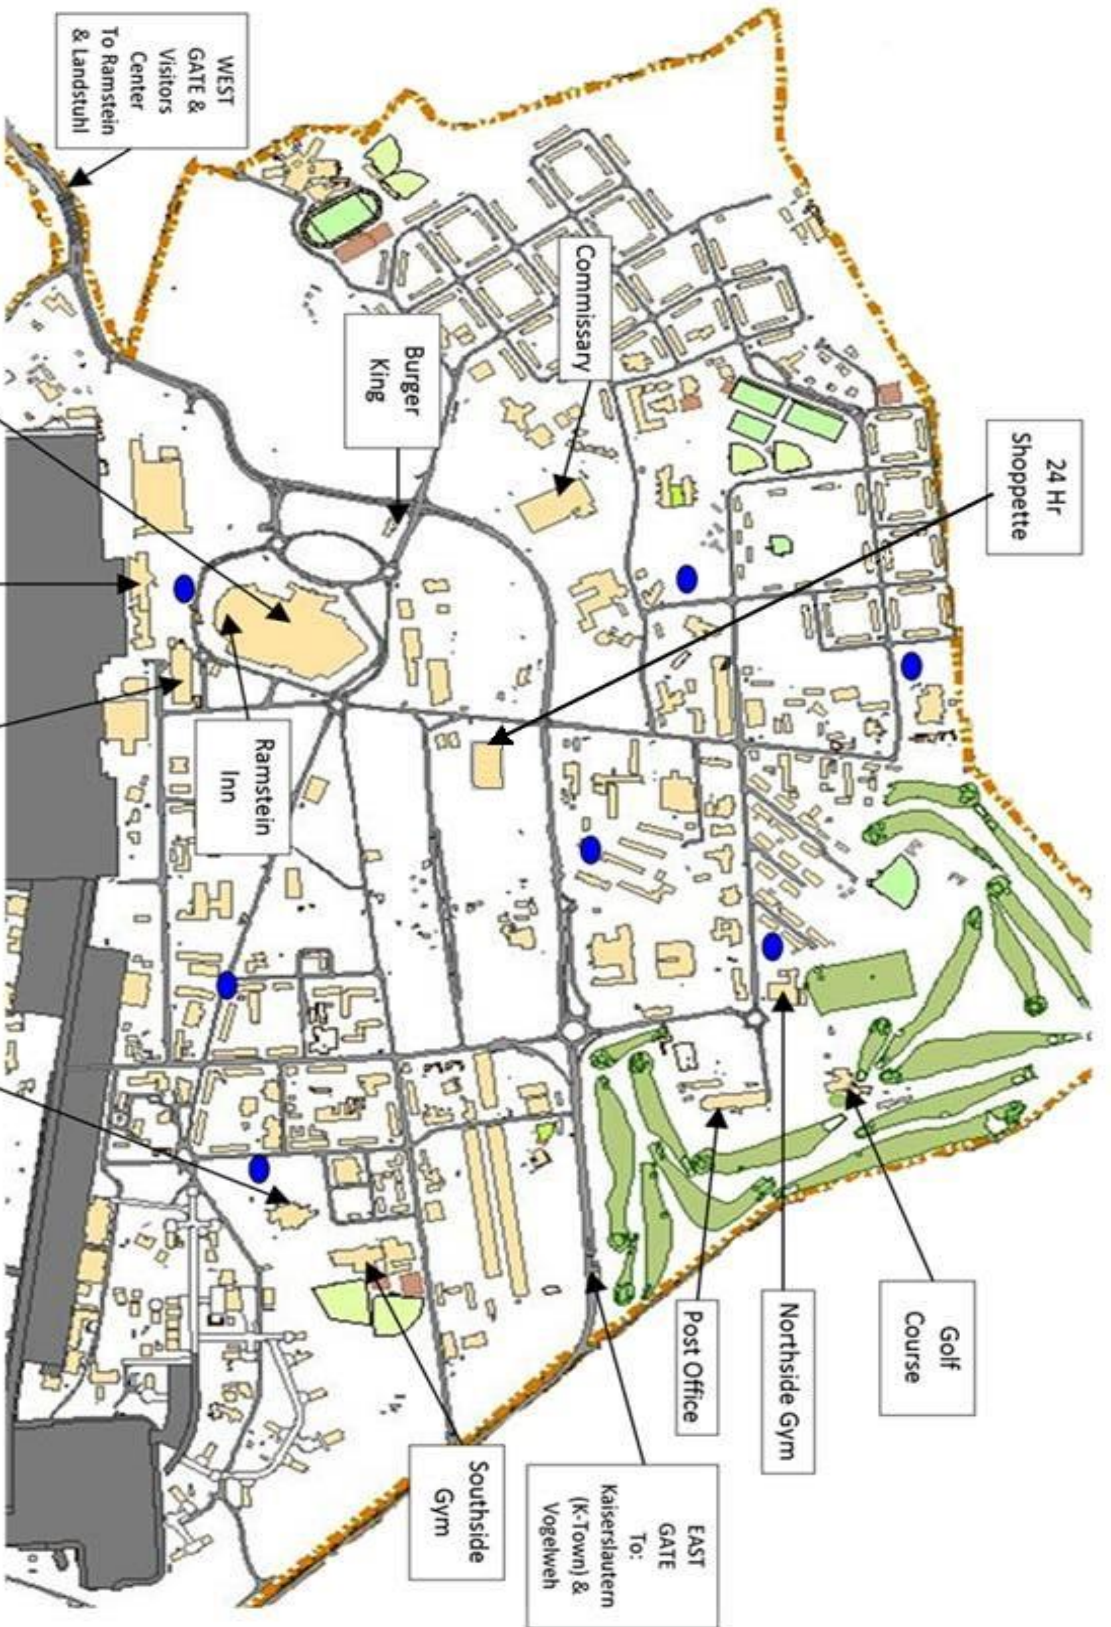

24 Hr Shoppette

Golf Course

Northside Gym

Post Office

EAST GATE To: Kaiserslautern (K-Town) & Vogelweh

Southside Gym

Commissary

Burger King

WEST GATE & Visitors Center To Ramstein & Landstuhl

Ramstein Inn

Passenger Terminal

Long Term Parking

KMCC:
BX/PX
Food Court
Outdoor Rec
Car Rental
RTT Travel
Macaroni Grill

Ramstein Base Shuttle Stop