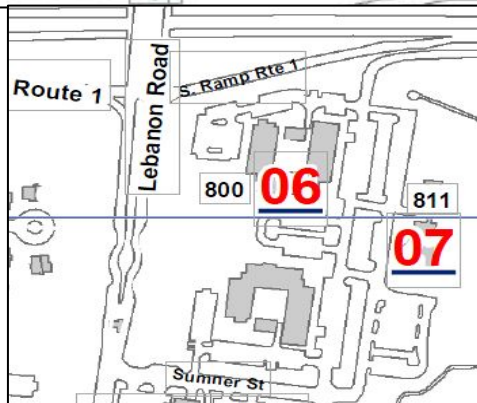

Distance From Terminal (in miles)

- #1) Commissary 0.4
- #2) BX 0.5
- #3) Burger King 0.5
- #4) Subway/Gas Station 0.6
- #5) Bowling Alley 0.7
- #6) Base lodging/Inn 1.2
- #7) Eagle Creek/Golf 1.3
- #8) Main Gate 0.6
- #9) Long-term parking 0.75
- #10) Visitor's center 0.6