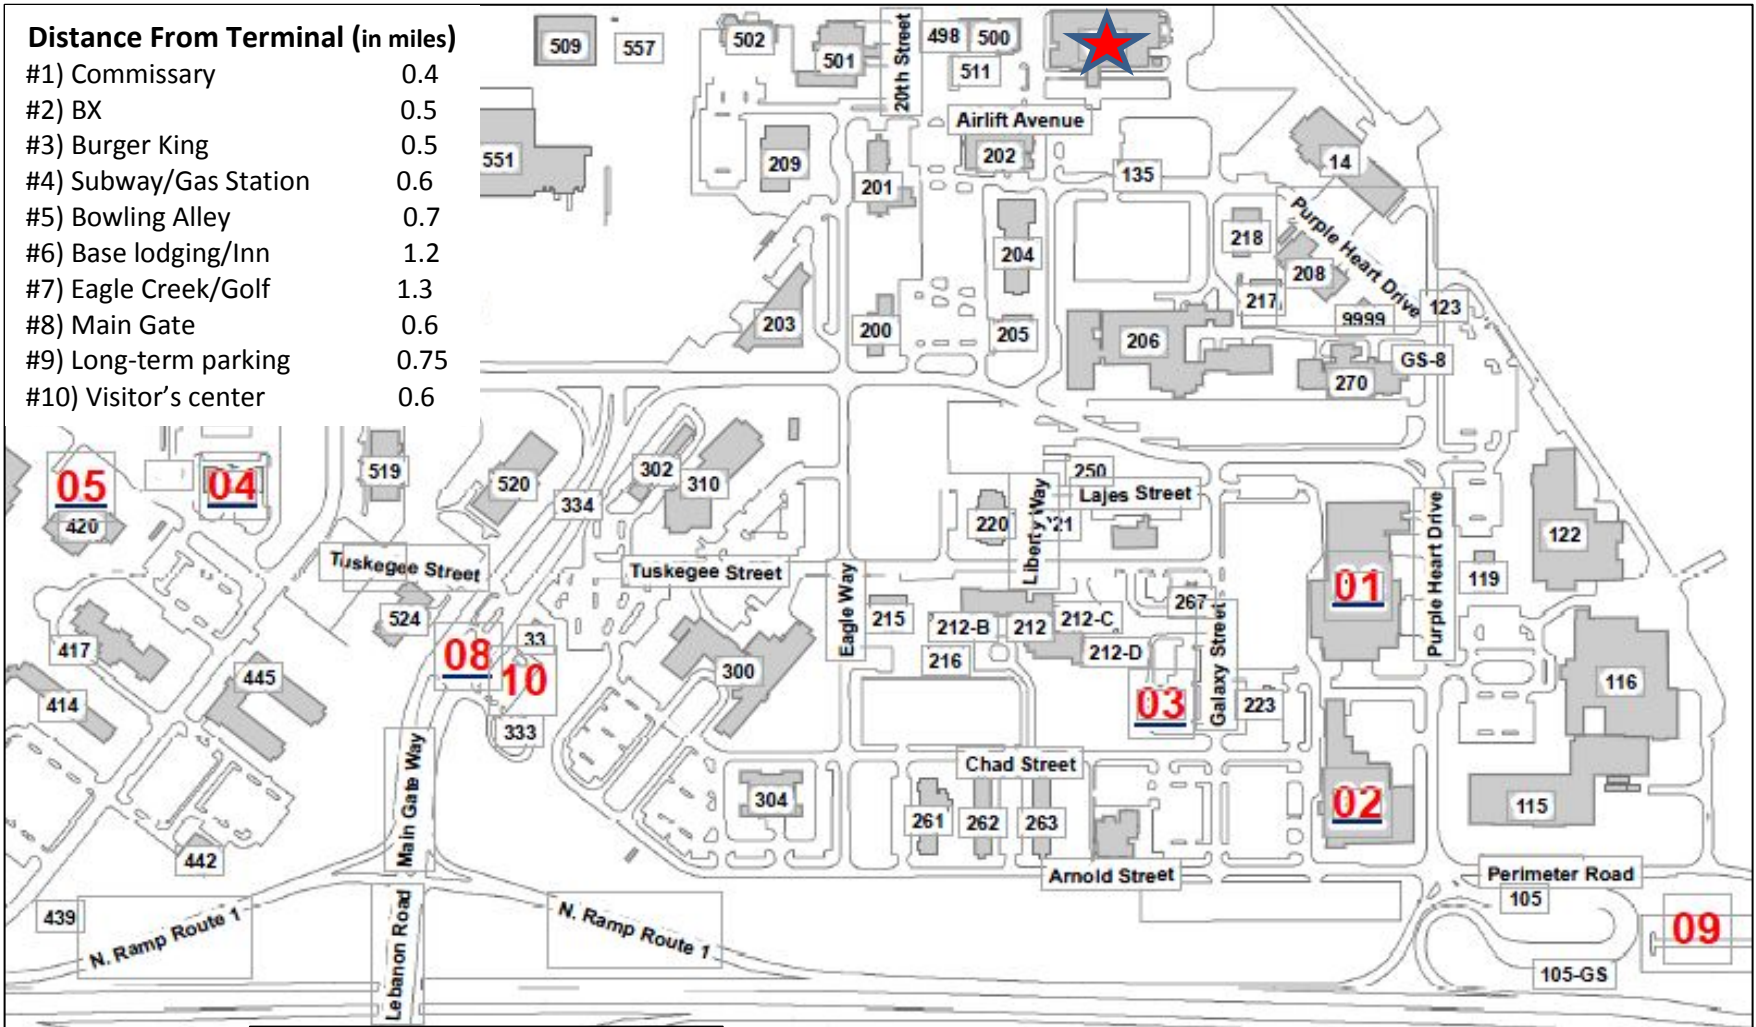

Welcome to the Super Port!

Welcome to Dover Air Force Base! It is home to the 436th Airlift Wing, commonly known as the "Eagle Wing." Dover AFB is located in the "First State" and in the heart of the Delmarva Peninsula. It is our pleasure to extend a cheerful welcome to our fellow travelers! We are committed to providing you with outstanding customer service and make your Air Mobility Command (AMC) experience enjoyable and memorable as possible. Our passenger service agents as well as the leadership at the 436th Aerial Port Squadron are always available and ready to assist you with any questions, comments, or concerns 24 hours a day, 7 days a week. Please feel free to make any comments or suggestions with our Air Passenger Comment form found in the main terminal and place them in the box provided as we continuously strive for improvement. On behalf of the Air Mobility Command and the 436th Aerial Port Squadron, we hope you enjoy your stay and wish you a safe journey!

Car Rental	Location	Hours of Operation
Enterprise (302) 674-5553	635 S Bay Rd. Dover, DE. 19901	M-F 0730-1800/Sat 0900-1400/Sun 1000-1400
Hertz (302) 678-0700	1679 S Dupont Hwy Dover, DE. 19901	M-F 0730-1800/Sat 0900-1200/Sun Closed
Avis (302) 734-5550	3024 N Dupont Hwy Dover, DE. 19901	M-F 0700-1800/Sat 0800-1300/Sun 1000-1600
Budget (302) 736-5069	3024 N Dupont Hwy Dover, DE. 19901	M-F 0700-1800/Sat 0800-1300/Sun 1000-1600

Distance From Terminal (in miles)

- #1) Commissary 0.4
- #2) BX 0.5
- #3) Burger King 0.5
- #4) Subway/Gas Station 0.6
- #5) Bowling Alley 0.7
- #6) Base lodging/Inn 1.2
- #7) Eagle Creek/Golf 1.3
- #8) Main Gate 0.6
- #9) Long-term parking 0.75
- #10) Visitor's center 0.6